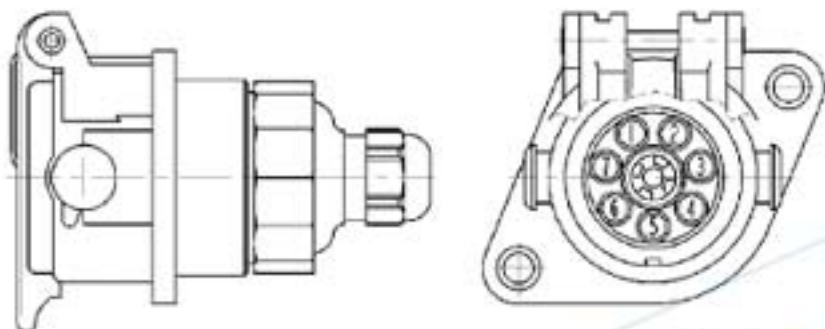

# ISO7638 Socket And Cable Assembly

## EBS SYSTEM

K002290

Semitrailers

VF00075/252

K002291

Trailers

VF00075/253

Pin	Cable colour	Cross section [mm <sup>2</sup> ]	Function
1	Red	4,0	Power Solenoid Valves
2	Black	1,5	Power ECU
3	Yellow	1,5	Ground ECU
4	Brown	4,0	Ground Solenoid Valves
5	White	1,5	Warning Lamp
6	White / Green	1,5	CAN High
7	White / Brown	1,5	CAN Low